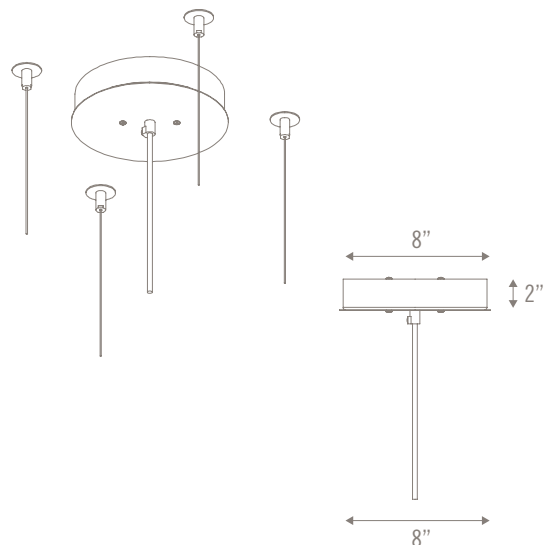

### BOX

22"L x 22"W x 16"H

## CANOPY & DRESS PLATE FINISH OPTIONS

White Canopy & White Dress Plate standard

White/White

Black/Stainless Steel

Silver/Silver

Black/Black Steel

BY REQUEST

## CEILING HARDWARE

Cables to Ceiling

4770 OHIO AVE SOUTH, SUITE A  
SEATTLE, WA 98134  
lightart.com