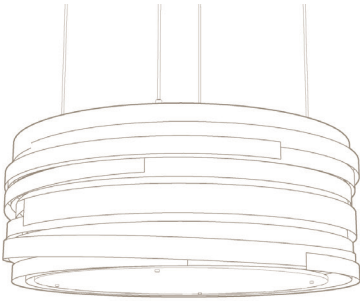

BASKET FIXTURE

COLLECTION

SPECIFICATIONS

ROUND

22" Dia x 16"H