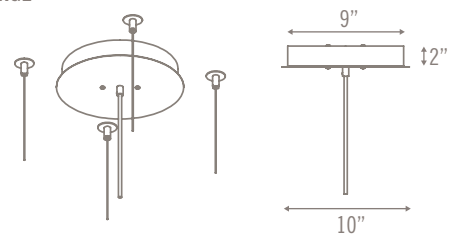

Contact us for samples and more information.

CANOPY & DRESS PLATE FINISH OPTIONS

White Canopy & White Dress Plate standard

White/White

Black/Stainless Silver/Silver

Black/Black
Steel

BY REQUEST

CEILING HARDWARE

Cables to Ceiling

SMALL/MEDIUM

LARGE

4770 OHIO AVE SOUTH, SUITE A
SEATTLE, WA 98134
lightart.com