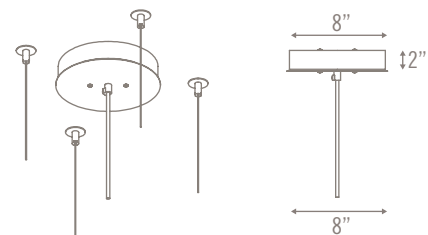

Contact us for samples and more information.

CANOPY & DRESS PLATE FINISH OPTIONS

White Canopy & White Dress Plate standard

White/White

Black/Stainless Silver/Silver

Black/Black
Steel

BY REQUEST

CEILING HARDWARE

Cables to Ceiling

SMALL/MEDIUM

LARGE

4770 OHIO AVE SOUTH, SUITE A
SEATTLE, WA 98134
lightart.com