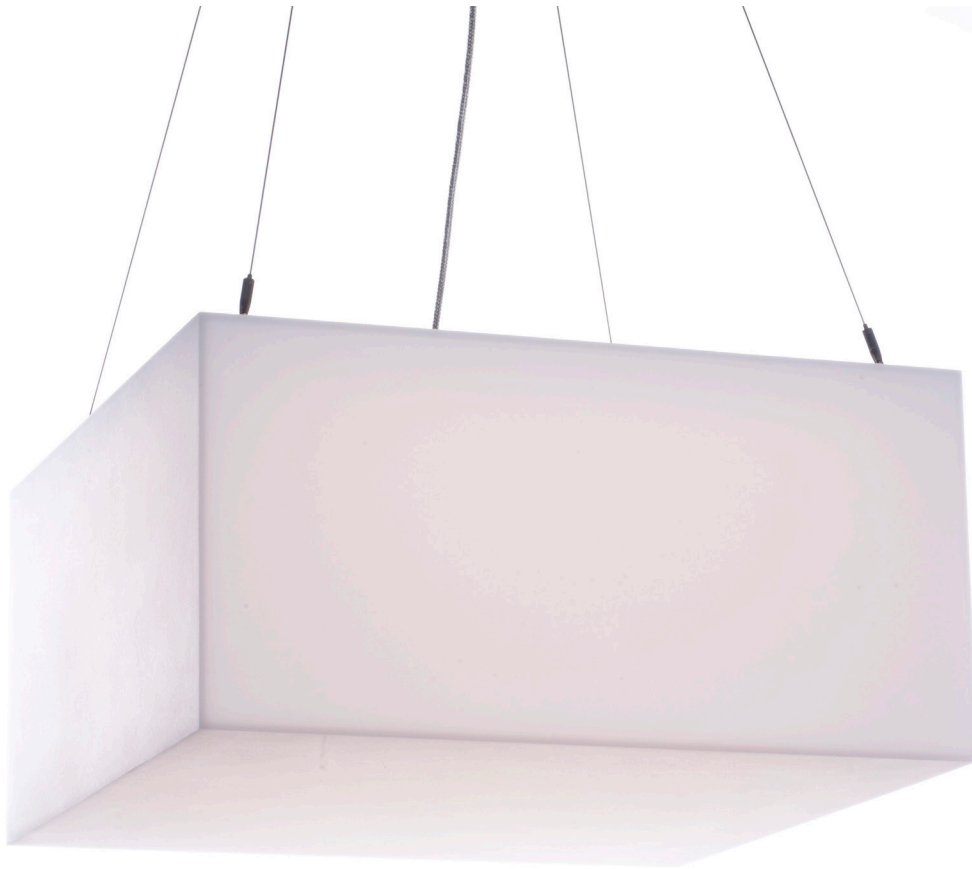

CASPER BOX

COLLECTION

SPECIFICATIONS

Small Casper Box 12"H in White Opal Chroma

CASPER BOX

As shown

STANDARD DIMENSIONS

Custom options available

LARGE

48"L x 48"W x 4"H

48"L x 48"W x 8"H

48"L x 48"W x 12"H

MATERIALS

White Opal Chroma

LIGHTING

Solid State LED System

120v-277v input;
0-10v dimming compatible

3000k
81 CRI light source

S - 38W
LED Lumens 3780

M - 88W
LED Lumens 5880

L - 152W
LED Lumens 15120

HARDWARE

Removable powder coated lid

Canopy and dress plate mounts to
standard junction box (provided by others)

Small/Medium canopy: 8" Dia
Large canopy: 9" Dia

3/64" stainless steel cables to ceiling

Adjustable 24"-96" suspension

White power cord to canopy

STANDARDS

4-6 week lead time

UL Compliant Parts

5 year limited warranty