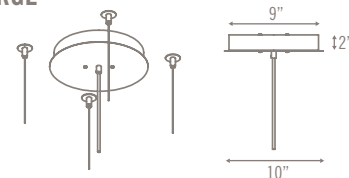

LARGE

Last Update: 4.19.18

LightArt
HANDMADE IN SEATTLE

4770 OHIO AVE SOUTH, SUITE A
SEATTLE, WA 98134
lightart.com