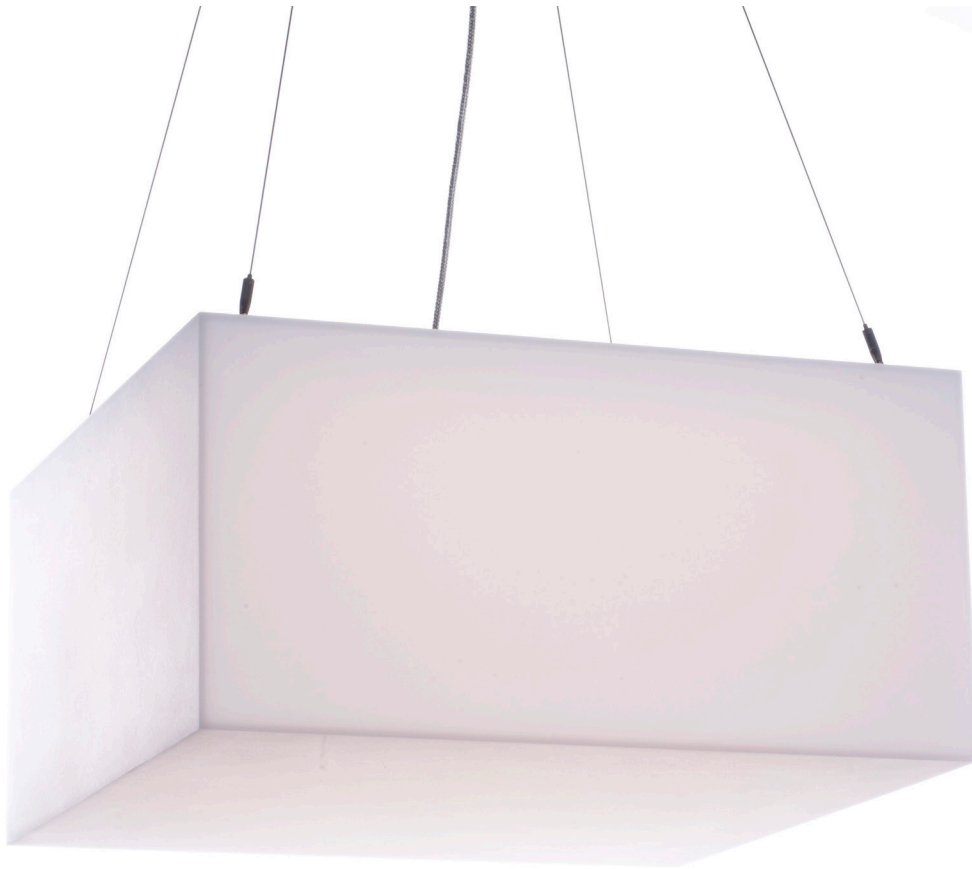

# CASPER BOX

COLLECTION

SPECIFICATIONS

*Small Casper Box 12"H in White Opal Chroma*

## CASPER BOX

*As shown*

#### MEDIUM

30"L x 30"W x 4"H

30"L x 30"W x 8"H

30"L x 30"W x 12"H

Adjustable 24"-96" suspension

White power cord to canopy