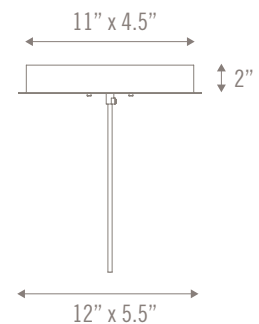

CEILING HARDWARE

Cable to Canopy

4770 OHIO AVE SOUTH, SUITE A
SEATTLE, WA 98134
lightart.com