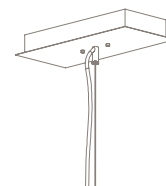

CEILING HARDWARE

Cable to Canopy

Last Update: 4.19.18

MINIMUM 40% RECYCLED CONTENT

LightArt
HANDMADE IN SEATTLE

4770 OHIO AVE SOUTH, SUITE A
SEATTLE, WA 98134
lightart.com