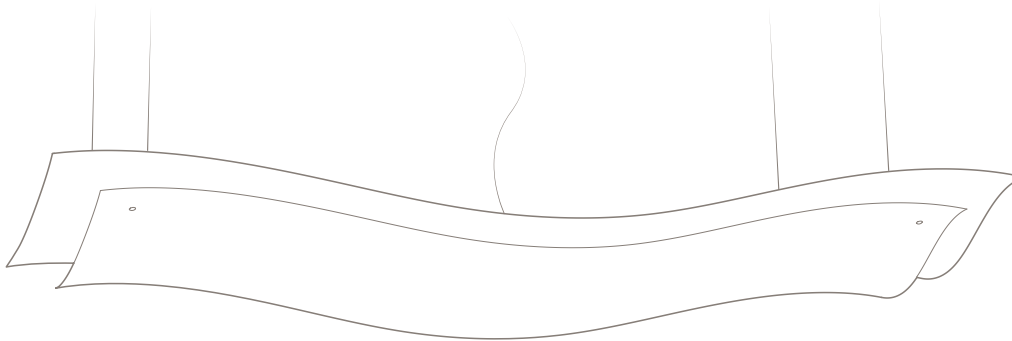

CLOUD COVER

COLLECTION

SPECIFICATIONS

20" Width Cloud Cover in Translucent Suede

CLOUD COVER

As shown

STANDARD DIMENSIONS

Custom options available

Contact for custom material pricing

4770 OHIO AVE SOUTH, SUITE A
SEATTLE, WA 98134
lightart.com

CLOUD COVER

COLLECTION

SPECIFICATIONS

20" WIDTH

20" L x 20" W x 4" H

40" WIDTH