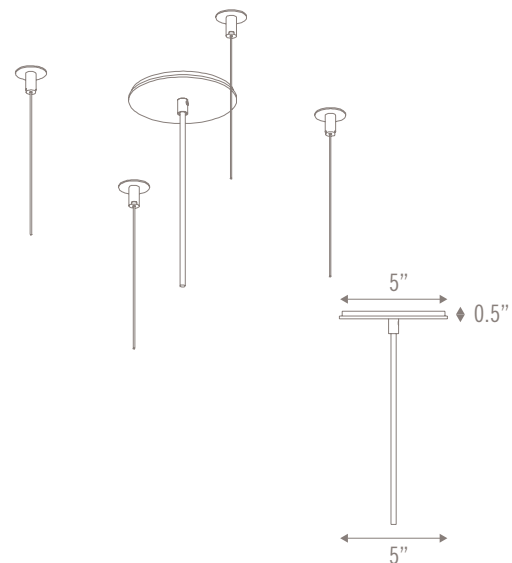

CLOUD COVER

COLLECTION

SPECIFICATIONS

20" Width Cloud Cover in Translucent Suede

CLOUD COVER

As shown

STANDARD DIMENSIONS

Custom options available

20" WIDTH

20"L x 20"W x 4"H

40" WIDTH

20"L x 40"W x 4"H

MATERIALS

1/8" 3form Varia EcoResin

Translucent Suede Varia diffuser

LIGHTING

*Lead times subject to change

MATERIAL OPTIONS

Hundreds of colors available!

Contact us for samples and more information.

CANOPY & DRESS PLATE FINISH OPTIONS

White Canopy & White Dress Plate standard

White/White

Black/Stainless Silver/Silver

Black/Black Steel

BY REQUEST

CEILING HARDWARE

Cables to Ceiling

4770 OHIO AVE SOUTH, SUITE A
SEATTLE, WA 98134
lightart.com