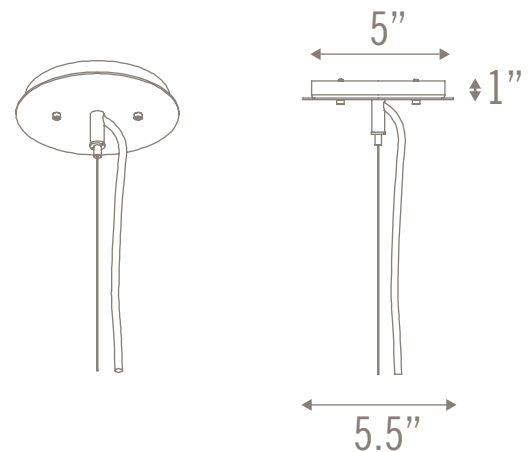

Approx. LED Lumens 800

HARDWARE

5" Dia canopy and dress plate mounts to standard junction box (provided by others)

3/64" stainless steel cable to canopy

Adjustable 24"-96" suspension

White power cord to canopy

White Canopy & White Dress Plate standard

White/White

Black/Stainless Silver/Silver

Black/Black Steel

BY REQUEST

CEILING HARDWARE

Cable to Canopy

4770 OHIO AVE SOUTH, SUITE A
SEATTLE, WA 98134
lightart.com