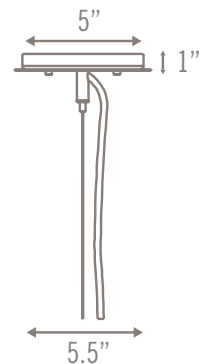

CEILING HARDWARE

Cable to Canopy

Last Update: 4.3.18

MINIMUM 40% RECYCLED CONTENT

LightArt
HANDMADE IN SEATTLE

4770 OHIO AVE SOUTH, SUITE A
SEATTLE, WA 98134
lightart.com