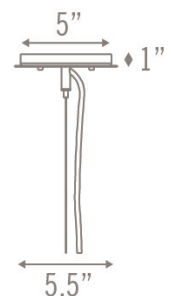

CEILING HARDWARE

Cable to Canopy

Last Update: 7.19.19

MINIMUM 40% RECYCLED CONTENT

LightArt
HANDMADE IN SEATTLE

4770 OHIO AVE SOUTH, SUITE A
SEATTLE, WA 98134
lightart.com