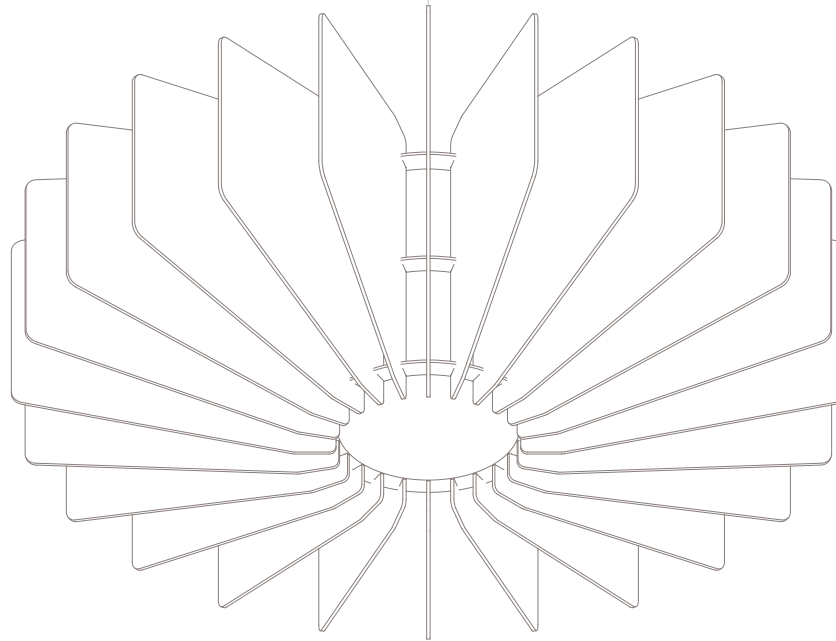

CONTOUR CHAMFER

COLLECTION

SPECIFICATIONS

31" Dia x 12" H

STOCK SHADE MATERIALS

3form Varia Ecoresin / 4-6 week lead time

Linen White   Translucent Suede

*Materials shown lit (left) and unlit (right)

*Lead times subject to change

MATERIAL OPTIONS

Hundreds of colors available!
Contact us for samples and more information.

CANOPY & DRESS PLATE FINISH OPTIONS

White Canopy & White Dress Plate standard

White/ White

Black/Stainless Silver/Silver

Black/Black Steel

BY REQUEST