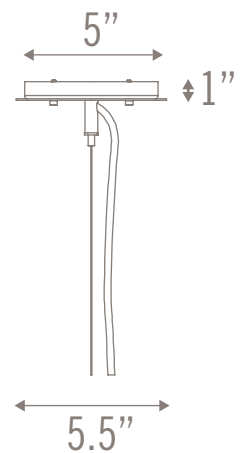

5" Dia canopy and dress plate mounts to standard junction box (provided by others)

3/64" stainless steel cable to canopy

Adjustable 24"-96" suspension

White power cord to canopy

STANDARDS

4-6 week lead time

CANOPY & DRESS PLATE FINISH OPTIONS

White Canopy & White Dress Plate standard

White/ White

Black/Stainless Silver/Silver

Black/Black Steel

BY REQUEST

CEILING HARDWARE

Cables to Ceiling