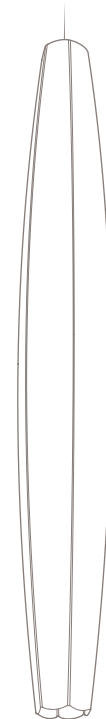

CONTOUR CIGAR

COLLECTION

SPECIFICATIONS

Small Contour Cigar in Ghost

CONTOUR CIGAR

As shown

STANDARD DIMENSIONS

Custom options available

SMALL

10" Dia x 36"H - 14 lbs

MEDIUM

10" Dia x 48"H - 19 lbs

LARGE

10" Dia x 72"H - 30 lbs

MATERIALS

*1/16" 3form Varia EcoResin
White Opal diffuser*

HARDWARE

Canopy and dress plate mounts to
standard junction box (provided by others)

Small/Medium canopy: 8" Dia
Large canopy: 9" Dia

3/64" stainless steel cable to canopy

Adjustable 24"-96" suspension

White power cord to canopy

COLLECTION

SPECIFICATIONS

SMALL

10" Dia x 36"H - 14 lbs

MEDIUM

10" Dia x 48"H - 19 lbs

LARGE

10" Dia x 72"H - 30 lbs