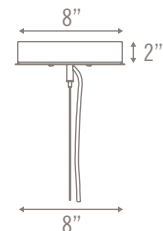

COLLECTION

SPECIFICATIONS

SMALL

10" Dia x 36"H - 14 lbs

MEDIUM

10" Dia x 48"H - 19 lbs

LARGE

10" Dia x 72"H - 30 lbs

White Power Cord Standard

White

Silver

Black

BY REQUEST

CEILING HARDWARE

Cable to Canopy

SMALL/MEDIUM

LARGE