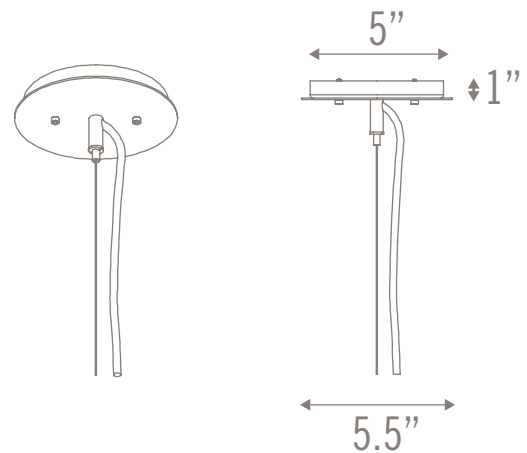

E26 base, 3000k, 120v

Approx. LED Lumens 800

HARDWARE

5" Dia canopy and dress plate mounts to standard junction box (provided by others)

3/64" stainless steel cable to canopy

Adjustable 24"-96" suspension

White power cord to canopy

White Canopy & White Dress Plate standard

White/White

Black/Stainless Silver/Silver

Black/Black Steel

BY REQUEST

CEILING HARDWARE

Cable to Canopy

4770 OHIO AVE SOUTH, SUITE A
SEATTLE, WA 98134
lightart.com