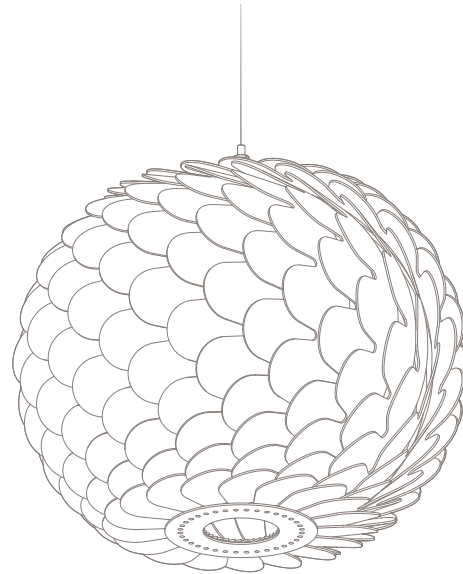

# CONTOUR COVE

COLLECTION

SPECIFICATIONS

SMALL

15" Dia x 14" H

LARGE

22" Dia x 20" H