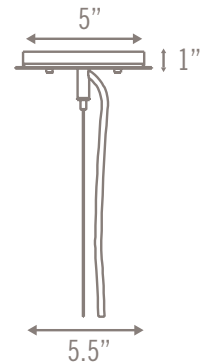

CONTOUR DOVETAIL

COLLECTION

SPECIFICATIONS

SMALL

18" Dia x 12" H

LARGE

19" Dia x 21" H

STOCK SHADE MATERIALS

White

Silver

Black

BY REQUEST

CEILING HARDWARE

Cable to Canopy

Last Update: 4.3.18

4770 OHIO AVE SOUTH, SUITE A
SEATTLE, WA 98134
lightart.com