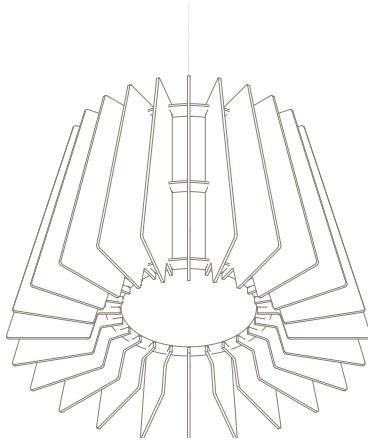

SMALL

18" Dia x 12" H

LARGE

19" Dia x 21" H

MATERIALS

*1/8" 3form Varia EcoResin
White Opal diffuser*

LIGHTING

Dimmable 9W LED A19 Lamp

E26 base, 3000k, 120v

Approx. LED Lumens 800

HARDWARE

5" Dia canopy and dress plate mounts to standard junction box (provided by others)

3/64" stainless steel cable to canopy

Adjustable 24"-96" suspension

White power cord to canopy

CONTOUR DOVETAIL

COLLECTION

SPECIFICATIONS

SMALL

18" Dia x 12" H

LARGE

19" Dia x 21" H

STOCK SHADE MATERIALS