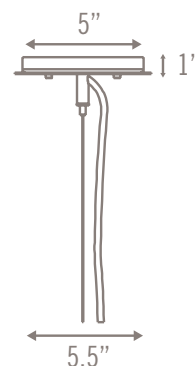

CEILING HARDWARE

Cable to Canopy

Last Update: 4.3.18

4770 OHIO AVE SOUTH, SUITE A
SEATTLE, WA 98134
lightart.com