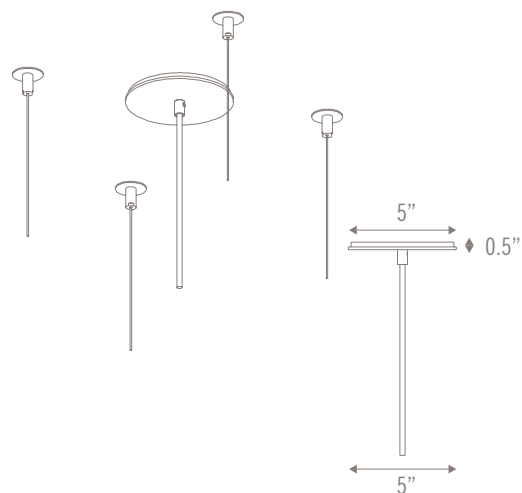

5" Dia. canopy and dress plate mounts to
standard junction box (provided by others)

3/64" stainless steel cables to ceiling

Adjustable 24"-96" suspension

White power cord to canopy

STANDARDS

4-6 week lead time

*Lead times subject to change

MATERIAL OPTIONS

Hundreds of colors available!

Contact us for samples and more information.

CANOPY & DRESS PLATE FINISH OPTIONS

White Canopy & White Dress Plate standard

BY REQUEST

CEILING HARDWARE

Cables to Ceiling

4770 OHIO AVE SOUTH, SUITE A
SEATTLE, WA 98134
lightart.com