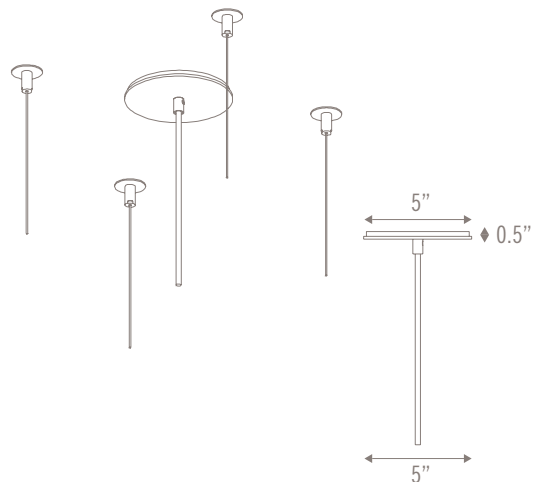

## STANDARD DIMENSIONS

*Custom options available*

23" Dia x 14"H

# DAHLIA PENDANT

COLLECTION

SPECIFICATIONS

STYLE A

23" Dia x 14"H

STYLE B

23" Dia x 14"H

## CANOPY & DRESS PLATE FINISH OPTIONS

White Canopy & White Dress Plate standard

White/White

Black/Stainless Silver/Silver

Black/Black Steel

BY REQUEST

## CEILING HARDWARE

Cables to Ceiling

4770 OHIO AVE SOUTH, SUITE A  
SEATTLE, WA 98134  
lightart.com