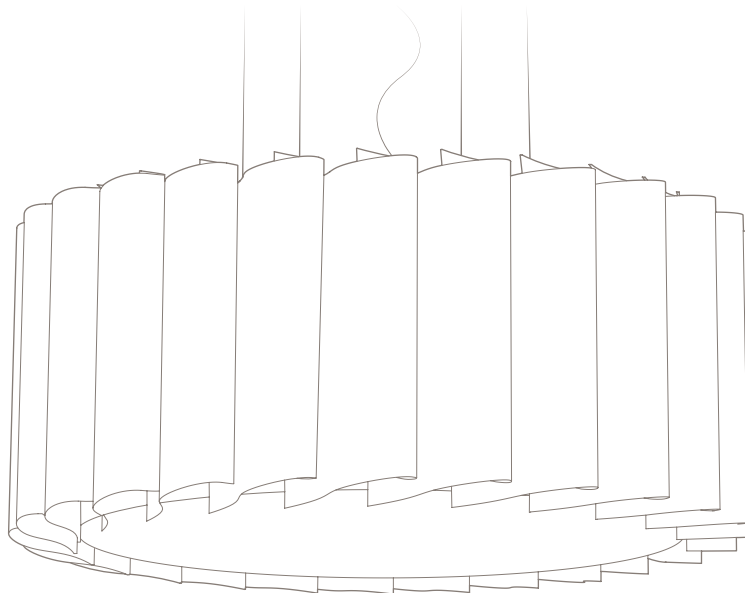

39" Dia x 16"H

MATERIALS

1/8" 3form Varia EcoResin

White Opal diffuser

LIGHTING

Solid State LED System

120v-277v input;
0-10v dimming compatible

3000k, 3500k or 4000k options
81 CRI light source

STANDARDS

4-6 week lead time

UL Listed

250+ 3form material options

5 year limited warranty

Contact for custom material pricing

4770 OHIO AVE SOUTH, SUITE A
SEATTLE, WA 98134
lightart.com

FOLDED DRUM

COLLECTION

SPECIFICATIONS

39" Dia x 16"H

STOCK SHADE MATERIALS

3form Varia Ecoresin / 4-6 week lead time

Linea Ivory + Noir Linea Ivory + Khaki Linea Ivory Linen White Translucent Suede

*Materials shown lit (left) and unlit (right)