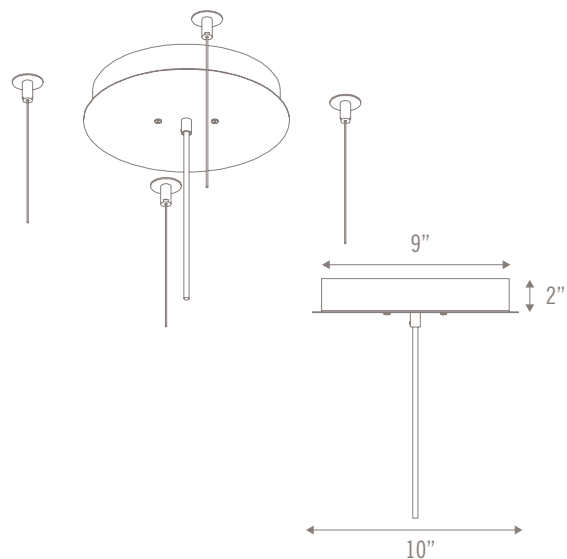

HARDWARE

Removable powder coated lid

9" Dia. canopy and dress plate mounts to
standard junction box (provided by others)

3/64" stainless steel cables to ceiling

Adjustable 24"-96" suspension

White power cord to canopy

Black/Stainless Silver/Silver

Black/Black Steel

BY REQUEST

CEILING HARDWARE

Cables to Ceiling

LightArt
HANDMADE IN SEATTLE

4770 OHIO AVE SOUTH, SUITE A
SEATTLE, WA 98134
lightart.com