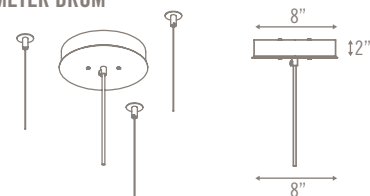

*Silver not available for 48" and 60" sizes

CEILING HARDWARE

Cables to Ceiling

22" DIAMETER DRUM

ALL OTHER SIZES

Last Update: 4.16.18

MINIMUM 40% RECYCLED CONTENT

LightArt
HANDMADE IN SEATTLE