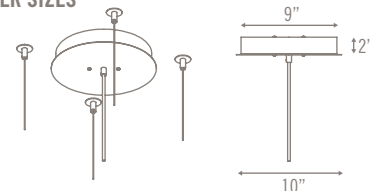

I/O DRUM

COLLECTION

SPECIFICATIONS

36"W x 36"L x 12"H I/O Drum in Blackout with Grain Finish

I/O DRUM

As shown

STANDARD DIMENSIONS

Custom options available

*Silver not available for 48" and 60" sizes

CEILING HARDWARE

Cables to Ceiling

22" DIAMETER DRUM

ALL OTHER SIZES

Last Update: 4.16.18

MINIMUM 40% RECYCLED CONTENT

LightArt
HANDMADE IN SEATTLE