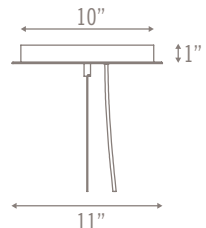

Last Update: 6.26.18

4770 OHIO AVE SOUTH, SUITE A
SEATTLE, WA 98134
lightart.com