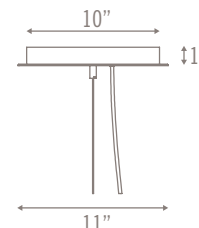

Last Update: 6.26.18

4770 OHIO AVE SOUTH, SUITE A
SEATTLE, WA 98134
lightart.com