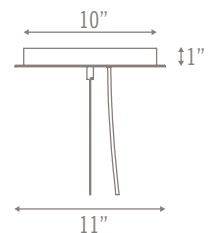

Last Update: 6.26.18

LightArt
HANDMADE IN SEATTLE

4770 OHIO AVE SOUTH, SUITE A
SEATTLE, WA 98134
lightart.com