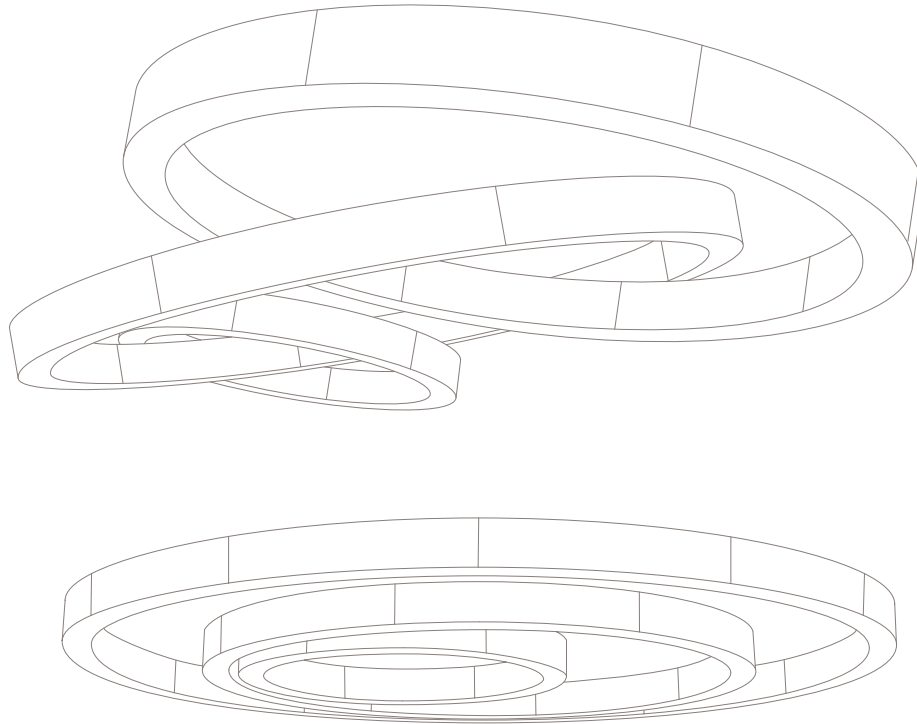

HARDWARE

Removable powder coated lid

10" Dia Canopy and dress plate mounts to
standard junction box (provided by others)

3/64" stainless steel cables to ceiling

Adjustable 24"-96" suspension

White power cord to canopy

4770 OHIO AVE SOUTH, SUITE A
SEATTLE, WA 98134
lightart.com

10' RING

CONNECTED

SPECIFICATIONS

EXAMPLE CONFIGURATIONS
Interconnected & Concentric

STOCK SHADE MATERIALS

3form Varia Ecoresin / 4-6 week lead time