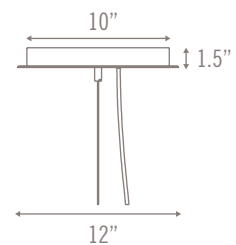

CEILING HARDWARE

Cables to Ceiling

Last Update: 8.2.18

LightArt
HANDMADE IN SEATTLE

4770 OHIO AVE SOUTH, SUITE A
SEATTLE, WA 98134
lightart.com