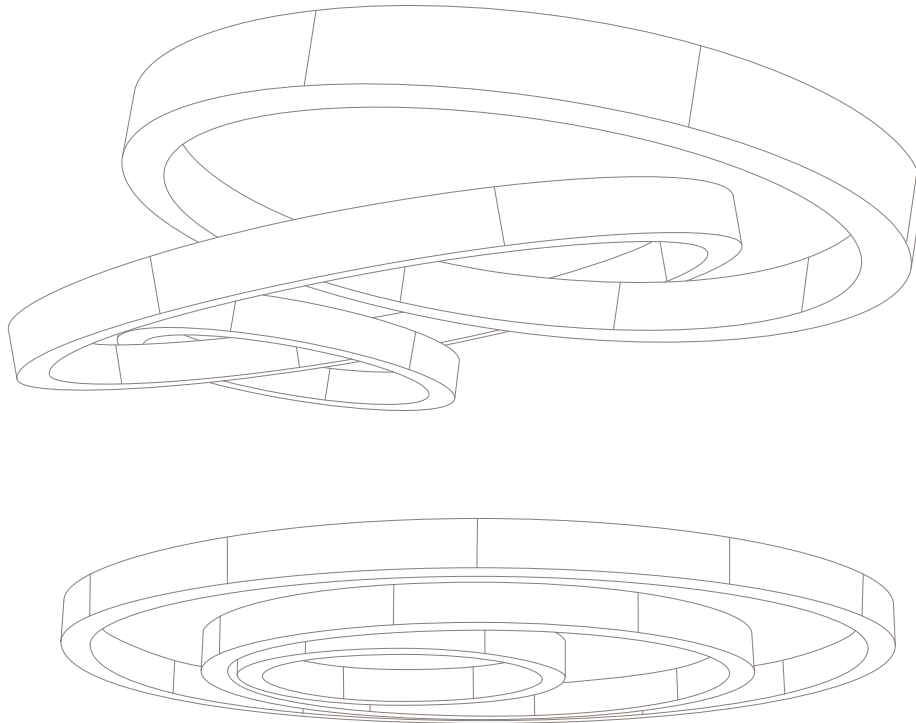

HARDWARE

Removable powder coated lid

10" Dia Canopy and dress plate mounts to
standard junction box (provided by others)

3/64" stainless steel cables to ceiling

Adjustable 24"-96" suspension

White power cord to canopy

4770 OHIO AVE SOUTH, SUITE A
SEATTLE, WA 98134
lightart.com

12' RING

CONNECTED

SPECIFICATIONS

EXAMPLE CONFIGURATIONS
Interconnected & Concentric

STOCK SHADE MATERIALS

3form Varia Ecoresin / 4-6 week lead time