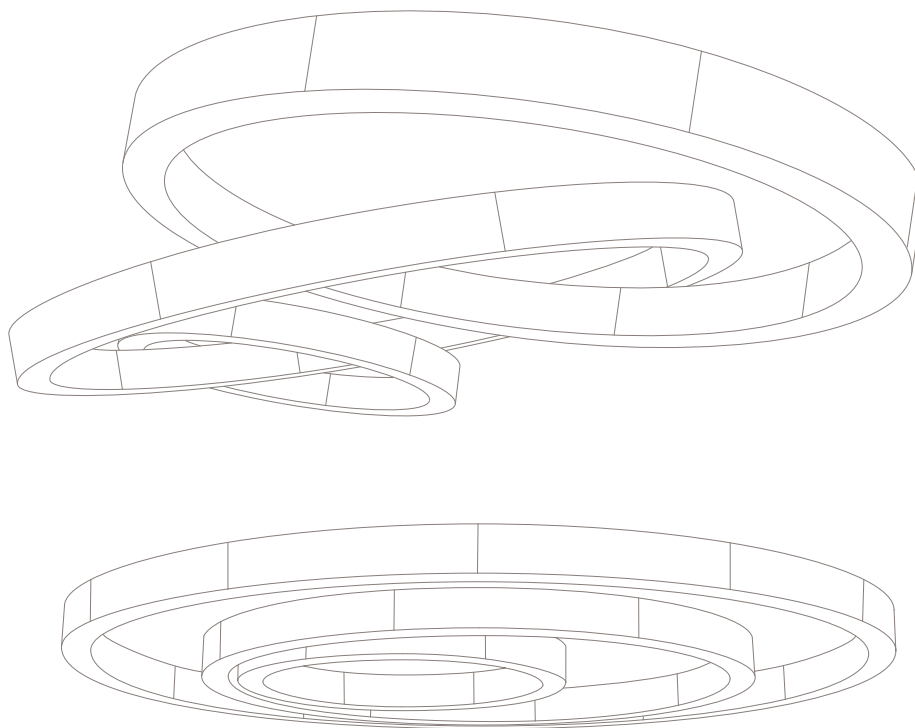

HARDWARE

Removable powder coated lid

10" Dia Canopy and dress plate mounts to
standard junction box (provided by others)

3/64" stainless steel cables to ceiling

Adjustable 24"-96" suspension

White power cord to canopy

4770 OHIO AVE SOUTH, SUITE A
SEATTLE, WA 98134
lightart.com

16' RING

CONNECTED

SPECIFICATIONS

EXAMPLE CONFIGURATIONS
Interconnected & Concentric

STOCK SHADE MATERIALS

3form Varia Ecoresin / 4-6 week lead time