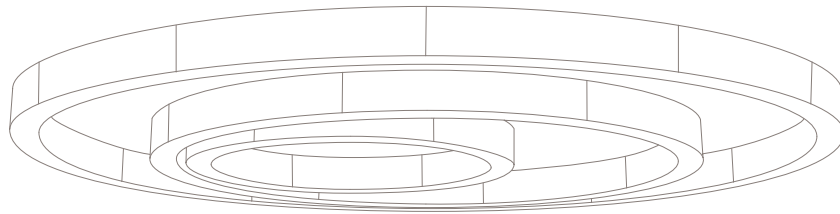

6'-0" Dia x 8"H x 6"D

4"H

6'-0" Dia x 4"H x 6"D

MATERIALS

*1/16" 3form Varia EcoResin
White Opal diffuser*

LIGHTING

Solid State LED System

120v-277v input;
0-10v dimming compatible

4770 OHIO AVE SOUTH, SUITE A
SEATTLE, WA 98134
lightart.com

6' RING

CONNECTED

SPECIFICATIONS

EXAMPLE CONFIGURATIONS
Interconnected & Concentric

STOCK SHADE MATERIALS

3form Varia Ecoresin / 4-6 week lead time