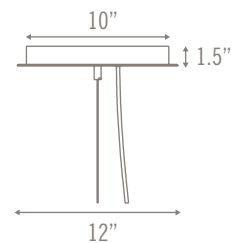

CEILING HARDWARE

Cables to Ceiling

Last Update: 7.26.18

LightArt
HANDMADE IN SEATTLE

4770 OHIO AVE SOUTH, SUITE A
SEATTLE, WA 98134
lightart.com