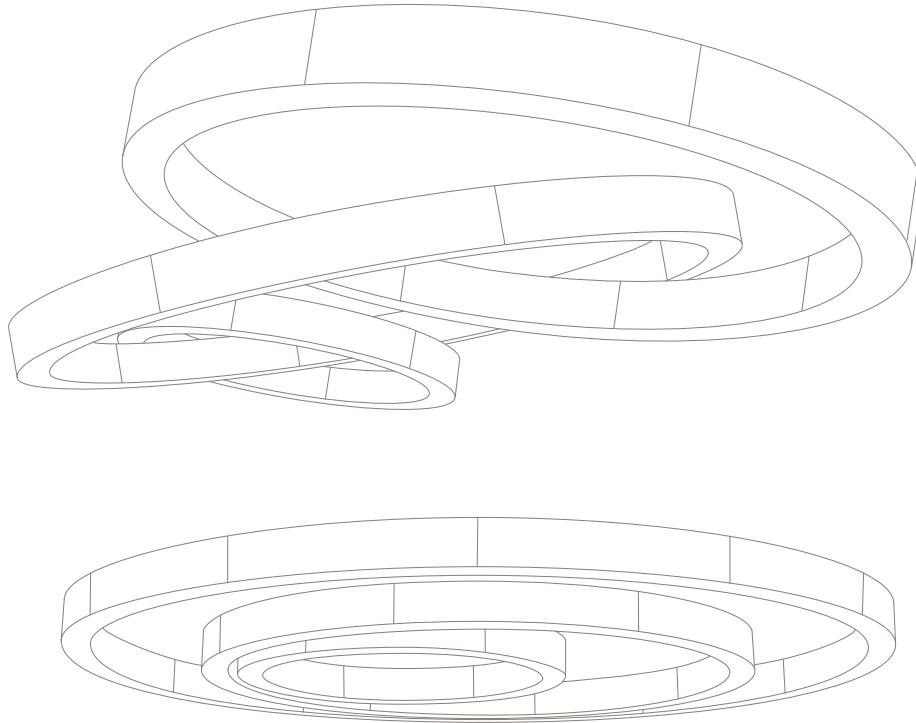

8' RING

CONNECTED

SPECIFICATIONS

EXAMPLE CONFIGURATIONS
Interconnected & Concentric