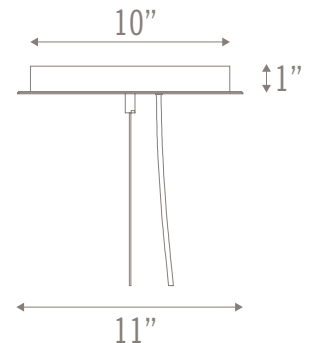

4770 OHIO AVE SOUTH, SUITE A
SEATTLE, WA 98134
lightart.com