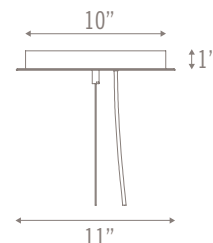

CEILING HARDWARE

Cables to Ceiling

*Canopy can be recessed

Last Update: 4.27.18

MINIMUM 40% RECYCLED CONTENT

4770 OHIO AVE SOUTH, SUITE A
SEATTLE, WA 98134
lightart.com