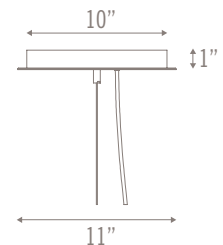

CEILING HARDWARE

Cables to Ceiling

*Canopy can be recessed

Last Update: 5.4.18

MINIMUM 40% RECYCLED CONTENT

LightArt
HANDMADE IN SEATTLE

4770 OHIO AVE SOUTH, SUITE A
SEATTLE, WA 98134
lightart.com