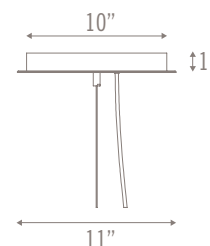

CEILING HARDWARE

Cables to Ceiling

*Canopy can be recessed

Last Update: 5.4.18

MINIMUM 40% RECYCLED CONTENT

LightArt
HANDMADE IN SEATTLE

4770 OHIO AVE SOUTH, SUITE A
SEATTLE, WA 98134
lightart.com