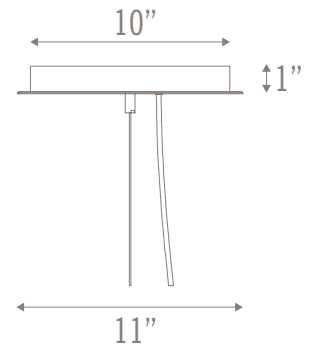

4770 OHIO AVE SOUTH, SUITE A
SEATTLE, WA 98134
lightart.com