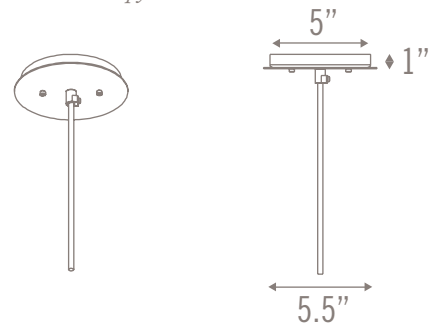

Powercord to Canopy

Last Update: 5.7.18

MINIMUM 40% RECYCLED CONTENT

4770 OHIO AVE SOUTH, SUITE A
SEATTLE, WA 98134
lightart.com