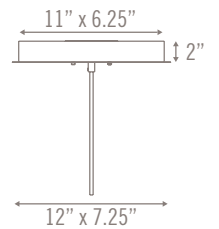

RAY

FIVE X | SPECIFICATIONS

SMALL
20" W x 47" L x 6" H

MEDIUM
20" W x 63" L x 6" H

LARGE
20" W x 78" L x 6" H

EXTRA LARGE
20" W x 94" L x 6" H

STOCK SHADE MATERIALS

3form Varia Ecoresin / 4-6 week lead time

*Materials shown lit (left) and unlit (right)

*Lead times subject to change

MATERIAL OPTIONS

Hundreds of colors available!

Contact us for samples and more information.

CANOPY & DRESS PLATE FINISH OPTIONS

White Canopy & White Dress Plate standard

BY REQUEST

CEILING HARDWARE

Cables to Ceiling

SMALL

ALL OTHER SIZES

Last Update: 5.7.18

4770 OHIO AVE SOUTH, SUITE A
SEATTLE, WA 98134
lightart.com