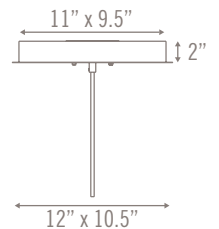

ALL OTHER SIZES

Last Update: 5.7.18

4770 OHIO AVE SOUTH, SUITE A
SEATTLE, WA 98134
lightart.com