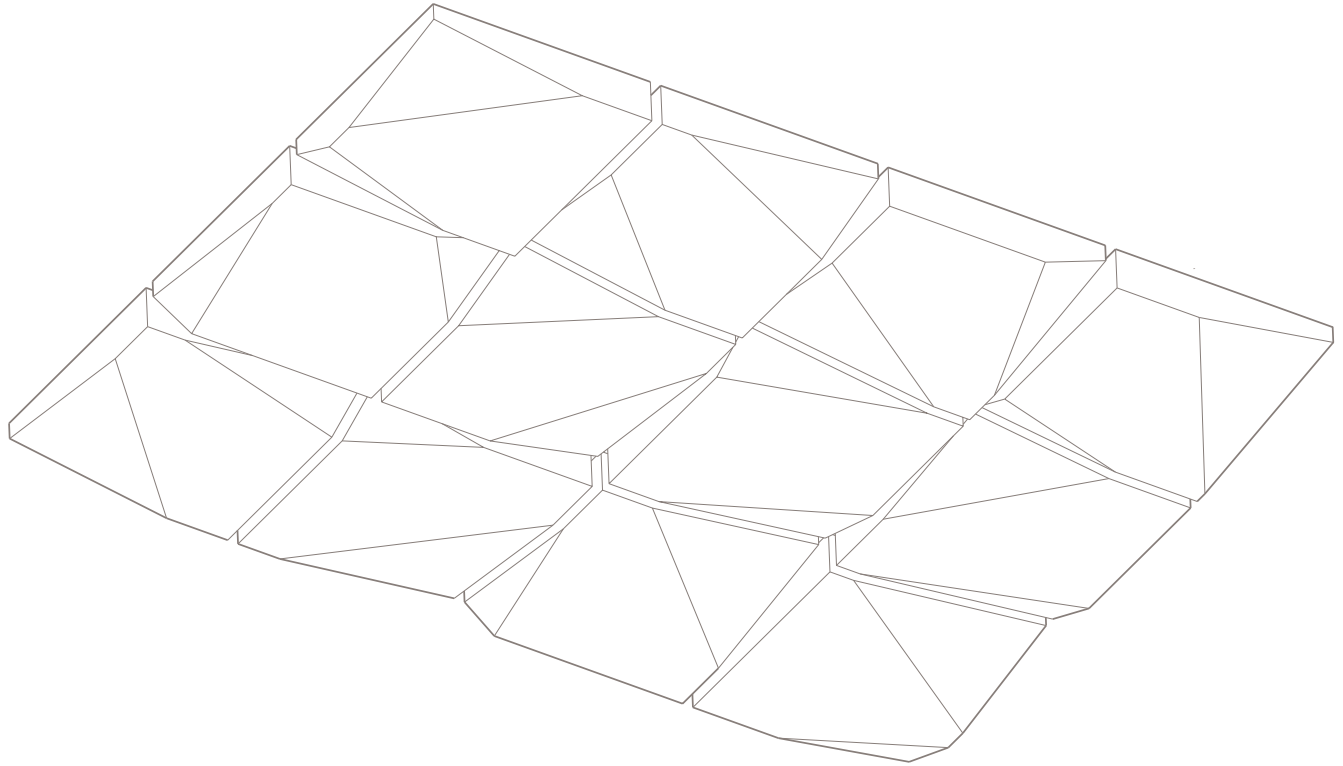

VEX G-05

FIVE X

SPECIFICATIONS

65" L x 87" W x 6" H

STOCK SHADE MATERIALS

3form Varia Ecoresin / 4-6 week lead time

White Opal Chroma

*Materials shown lit (left) and unlit (right)

*Lead times subject to change

MATERIAL OPTIONS

Hundreds of colors available!

Contact us for samples and more information.

CANOPY & DRESS PLATE FINISH OPTIONS

White Canopy & White Dress Plate standard

White/White

BY REQUEST