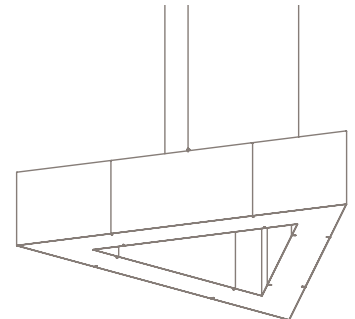

5 year limited warranty

Contact for custom material pricing

Last Update: 4.10.18

4770 OHIO AVE SOUTH, SUITE A
SEATTLE, WA 98134
lightart.com

DELTA

LA2 | SPECIFICATIONS

54" L X 46" W X 4" H

54" L X 46" W X 8" H