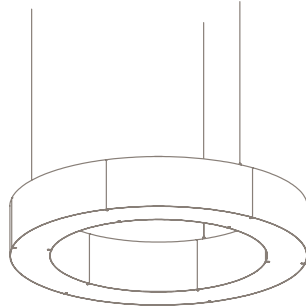

### STANDARD DIMENSIONS

*Custom options available*

44" Dia x 4"H

44" Dia x 8"H

44" Dia x 8"H

## LA2 | SPECIFICATIONS

44" DIA X 4"H

44" DIA X 8"H

6" from inner to outer shade

44" DIA X 12"H