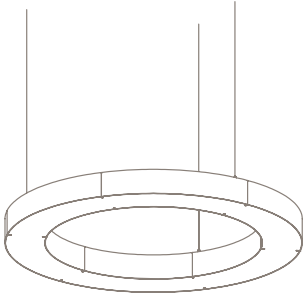

### STANDARD DIMENSIONS

*Custom options available*

44" Dia x 4"H

44" Dia x 8"H

44" Dia x 8"H

## LA2 | SPECIFICATIONS

44" DIA X 4"H

44" DIA X 8"H

6" from inner to outer shade

44" DIA X 12"H