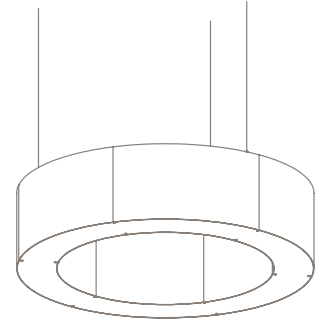

### STANDARD DIMENSIONS

*Custom options available*

44" Dia x 4"H

44" Dia x 8"H

44" Dia x 8"H

## LA2 | SPECIFICATIONS

44" DIA X 4"H

44" DIA X 8"H

6" from inner to outer shade

44" DIA X 12"H