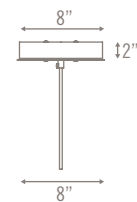

CEILING HARDWARE

Cables to Ceiling

SMALL

MEDIUM

LARGE

Last Update: 4.16.18

4770 OHIO AVE SOUTH, SUITE A
SEATTLE, WA 98134
lightart.com