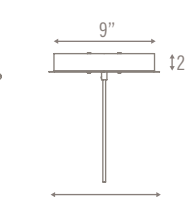

CEILING HARDWARE

Cables to Ceiling

SMALL

MEDIUM

LARGE

Last Update: 4.16.18

4770 OHIO AVE SOUTH, SUITE A
SEATTLE, WA 98134
lightart.com