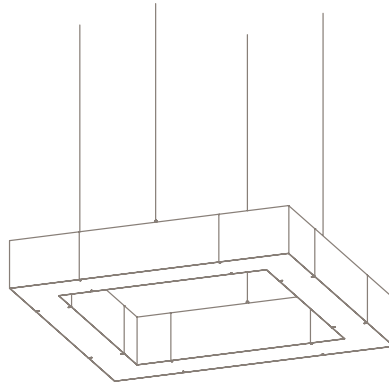

5 year limited warranty

Contact for custom material pricing

Last Update: 4.16.18

4770 OHIO AVE SOUTH, SUITE A
SEATTLE, WA 98134
lightart.com

QUAD

46" L X 46" W X 4" H

46" L X 46" W X 8" H

46" L X 46" W X 12" H