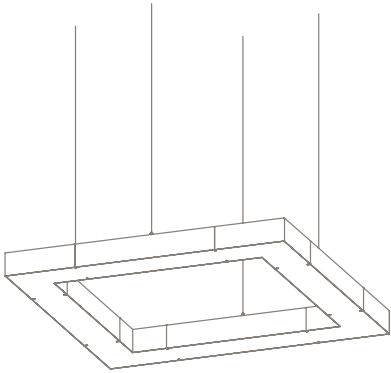

5 year limited warranty

Contact for custom material pricing

Last Update: 4.16.18

4770 OHIO AVE SOUTH, SUITE A
SEATTLE, WA 98134
lightart.com

QUAD

46" L X 46" W X 4" H

46" L X 46" W X 8" H

46" L X 46" W X 12" H