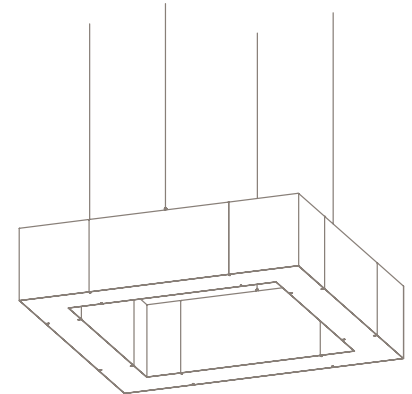

5 year limited warranty

Contact for custom material pricing

Last Update: 4.16.18

4770 OHIO AVE SOUTH, SUITE A
SEATTLE, WA 98134
lightart.com

QUAD

46" L X 46" W X 4" H

46" L X 46" W X 8" H

46" L X 46" W X 12" H