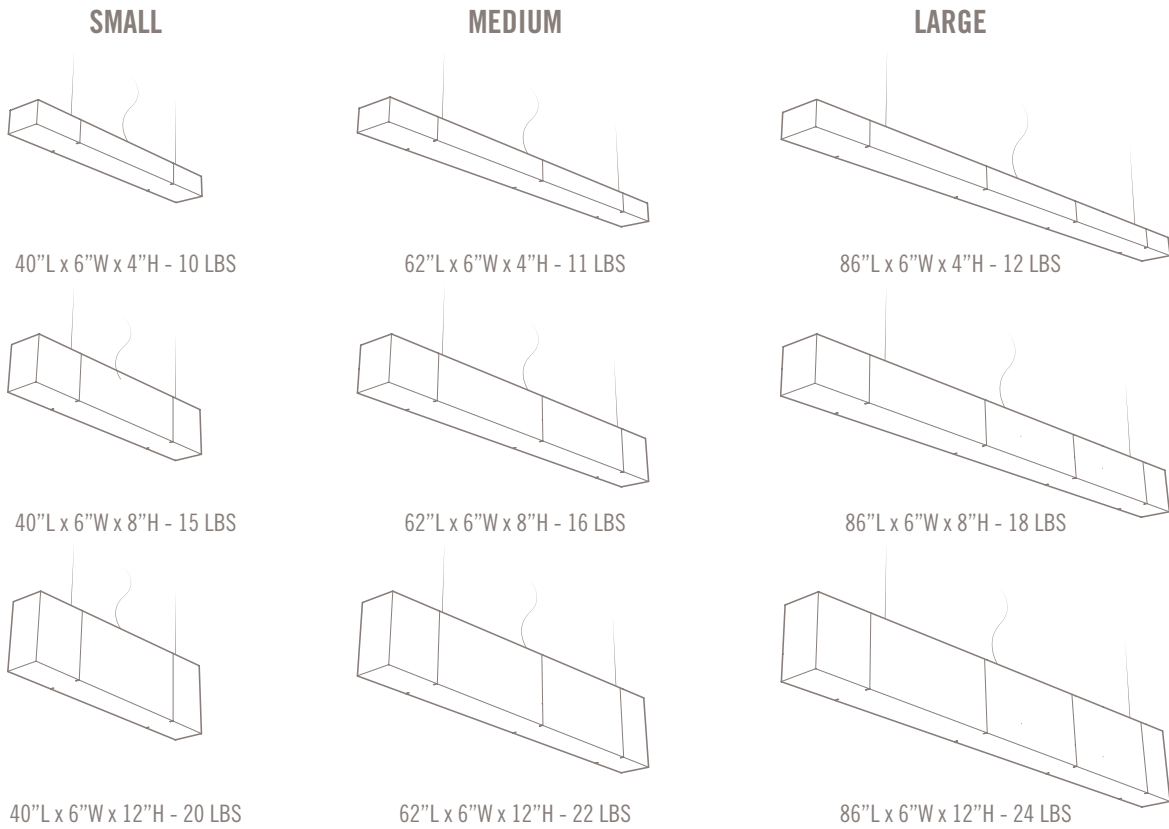

THREE

LA2 | SPECIFICATIONS