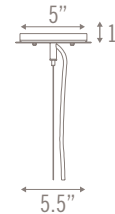

### STANDARD DIMENSIONS *Custom options available*

31" Dia x 12"H

### RENDERINGS AND DIMENSIONS

31" Dia. x 12"H

### CEILING HARDWARE

*Cables to Ceiling*

Last Updated 10.31.2019