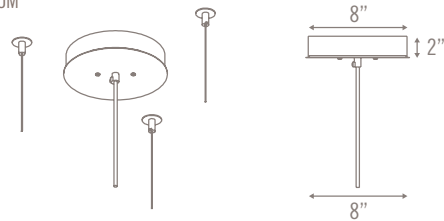

CEILING HARDWARE

Cables to Ceiling

22" DRUM

ALL OTHER SIZES

I/O DRUM

I/O DRUM PART NUMBER SPECIFICATION

Complete form to specify I/O Drum fixture(s)

SPECIFICATION CODE Example: 2 QTY COL-IO-DRU-22-8-LI-830-STD-WP-WH