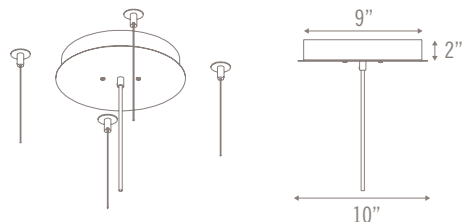

CEILING HARDWARE

Cables to Ceiling

22" DRUM

ALL OTHER SIZES

I/O DRUM

I/O DRUM PART NUMBER SPECIFICATION

Complete form to specify I/O Drum fixture(s)

SPECIFICATION CODE Example: 2 QTY COL-IO-DRU-22-8-LI-830-STD-WP-WH