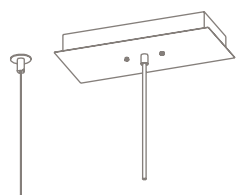

Black/Black

CEILING HARDWARE

Cables to Canopy

SMALL

ALL OTHER SIZES

Last Updated 12.06.2019

RAY

FIVE X RAY PART NUMBER SPECIFICATION

Complete form to order Ray fixture(s)

SPECIFICATION CODE Example: 2 QTY FIVX-RAY-BEAM-47-GO-830-STD-WP-WH

Qty. **FIVX-RAY-BEAM-** - - - - -

① ② ③ ④ ⑤ ⑥

For each number, make one selection and enter in the corresponding box above. *Indicates modified choices; additional lead times and/or costs may apply.