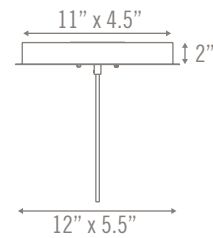

CEILING HARDWARE

Cables to Canopy

SMALL