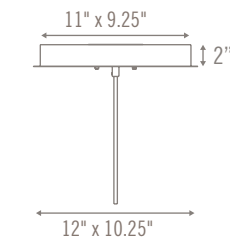

X-Large - 140w

HARDWARE:

Canopy and dress plate mounts to standard
junction box (provided by others)

Small canopy: 11"L x 6.25"W
All other sizes canopy: 11"L x 9.5"W

3/64" stainless steel cables to ceiling

Contact for custom material pricing

Last Updated 12.06.2019

RAY

FIVE X RAY FIXTURE OPTIONS

RENDERINGS AND DIMENSIONS

SMALL
20"W x 47"L x 6"H

LARGE
20"W x 78"L x 6"H

X-LARGE
20"W x 94"L x 6"H

Black/Black

CEILING HARDWARE

Cables to Canopy

SMALL

ALL OTHER SIZES

Last Updated 12.06.2019

RAY

FIVE X RAY PART NUMBER SPECIFICATION

Complete form to order Ray fixture(s)

SPECIFICATION CODE Example: 2 QTY FIVX-RAY-BEAM-47-GO-830-STD-WP-WH

Qty. **FIVX-RAY-BEAM-** - - - - -

① ② ③ ④ ⑤ ⑥

For each number, make one selection and enter in the corresponding box above. *Indicates modified choices; additional lead times and/or costs may apply.