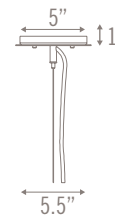

CEILING HARDWARE

Cables to Ceiling

Last Updated 10.31.2019