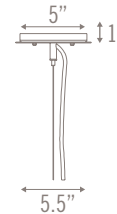

### STANDARD DIMENSIONS *Custom options available*

SMALL  
18" Dia x 12"H

LARGE  
19" Dia x 21"H

### RENDERINGS AND DIMENSIONS

18" Dia. x 12" H

19" Dia. x 21" H

### CEILING HARDWARE

*Cables to Ceiling*

Last Updated 10.31.2019