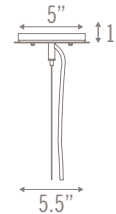

Last Updated 10.31.2019