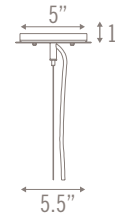

CEILING HARDWARE

Cables to Ceiling

Last Updated 10.31.2019