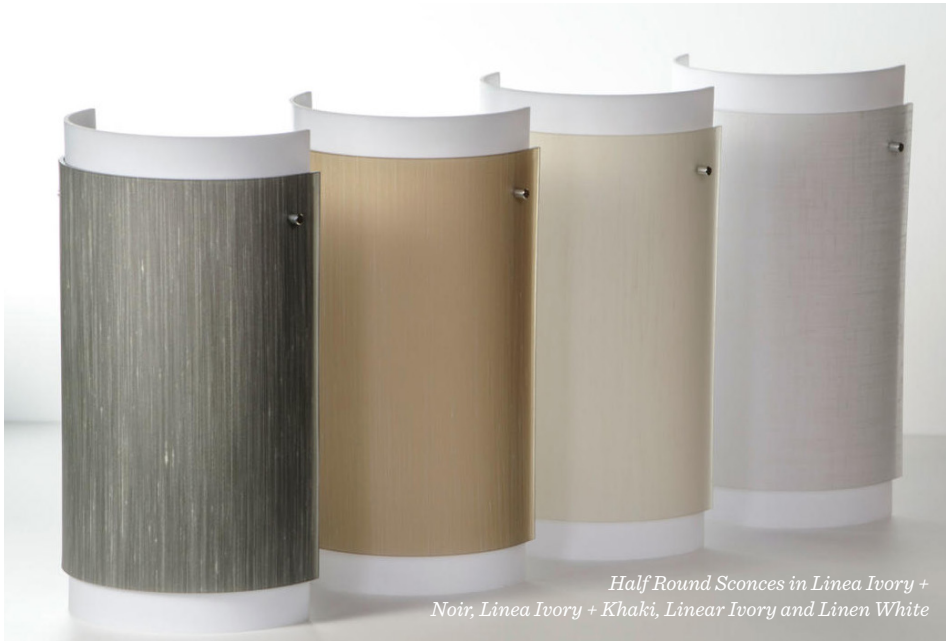

HALF ROUND SCONCE

COLLECTION HALF ROUND SCONCE OVERVIEW

STANDARD DIMENSIONS *Custom options available*

7"W x 12"H x 4"D

MATERIALS

1/8" 3form Varia EcoResin

Translucent Suede Varia Diffuser

Fixture price available upon request

Last Updated 12.17.2019

HALF ROUND SCONCE

COLLECTION
HALF ROUND SCONCE FIXTURE OPTIONS

RENDERINGS AND DIMENSIONS

7"W x 12"H x 4"D

SHADE COLOR OPTIONS

3FORM VARIA ECORESIN

Linea Ivory
+ Noir