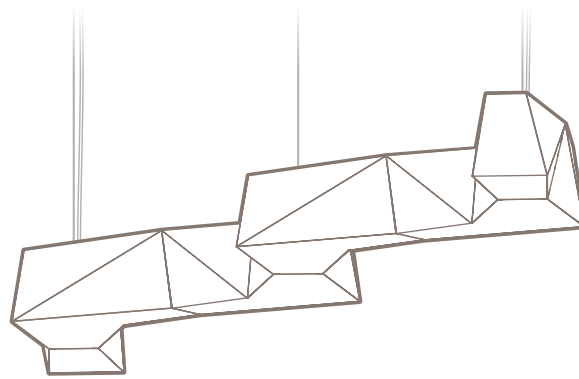

5 year limited warranty

Contact for custom material pricing

Last Updated 12.06.2019

PIVOT ZIGZAG

FIVE X
PIVOT ZIGZAG FIXTURE OPTIONS

RENDERINGS AND DIMENSIONS

PIVOT ZIGZAG 01

130"L x 22"W x 7"H