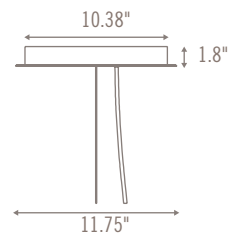

CEILING HARDWARE Cables to Canopy

*Canopies can be recessed

Last Updated 12.06.2019