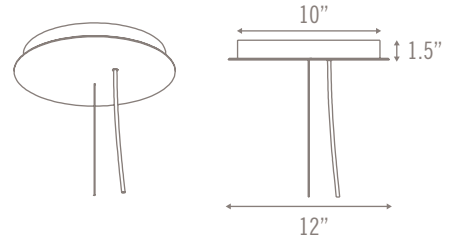

CANOPY / DRESS PLATE FINISH OPTIONS

STANDARD

BY REQUEST

CEILING HARDWARE

Cables to Ceiling

Recessed canopies or remote mounted

Power supplies available upon request