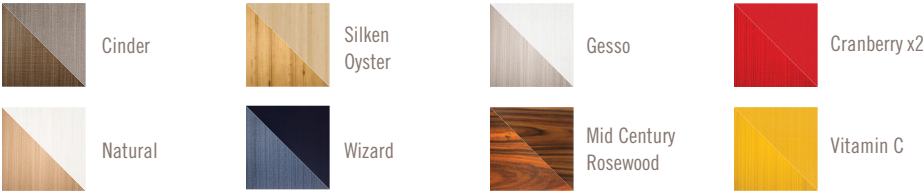

Last Updated 1.16.2020

12' RING

LA2 CONNECTED
12' RING FIXTURE OPTIONS

RENDERINGS AND DIMENSIONS

Fixtures available in 4" and 8" profiles

12'Dia. x 8"H - 85 lbs
8 sections

SHADE COLOR OPTIONS

3FORM VARIA ECORESIN

*Lead times subject to change

MATERIAL OPTIONS

Hundreds of colors available!

Contact us for samples and more information.

Last Updated 1.16.2020

CANOPY / DRESS PLATE FINISH OPTIONS

STANDARD

BY REQUEST